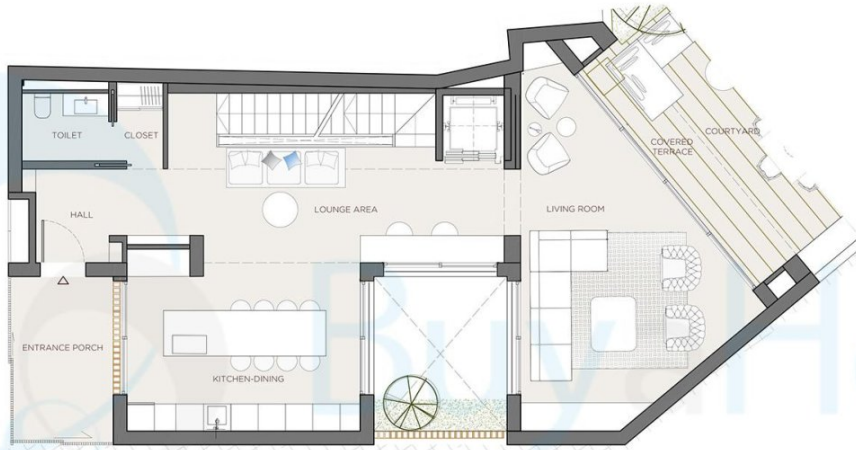

JONQUET
THE PARK RESIDENCES

VILLA XO

Deviations may occur

-VILLA XO-	
INDOOR USABLE FLOOR AREA	427.10
INDOOR GROSS FLOOR AREA	565.87
OUTDOOR GROSS FLOOR AREA	276.18
TOTAL GROSS FLOOR AREA	842.05

VILLA XO -USABLE FLOOR AREA-	
ROOM	SURFACE
SEMI GROUND FLOOR	
BATHWAY	10.53
ENTERTAINMENT ROOM	28.08
BEDROOM 4	13.73
BATHROOM 4	3.10
BEDROOM 5	17.55
BATHROOM 5	8.60
COVERED PATIO	2.63
TECHNICAL ROOM	6.04
SEMI GF PATIO	9.95

KITCHEN
WARDROBES
SMART CONTROL
SOLAR CONTROL GLASS
EXTERIOR SHUTTERS
PRIVATE FACILITIES
AC/HEATING

0m 1m 2m 3m 4m
+1175 DATE: 17-05-24
*This document is informative, it has not contractual value until the structure and installations are completely defined.
**THIS DOCUMENT INCLUDING USABLE AREAS AND GROSS FLOOR AREAS IS ONLY TEMPORARY AND NOT FINAL DUE TO MUNICIPAL CHANGES AND CONSTRUCTION DESIGN.

JONQUET
THE PARK RESIDENCES

VILLA XO

Deviations may occur

-VILLA XO-

INDOOR USABLE FLOOR AREA	427.30
INDOOR GROSS FLOOR AREA	565.87
OUTDOOR GROSS FLOOR AREA	276.18
TOTAL GROSS FLOOR AREA	842.05

VILLA XO -USABLE FLOOR AREA-