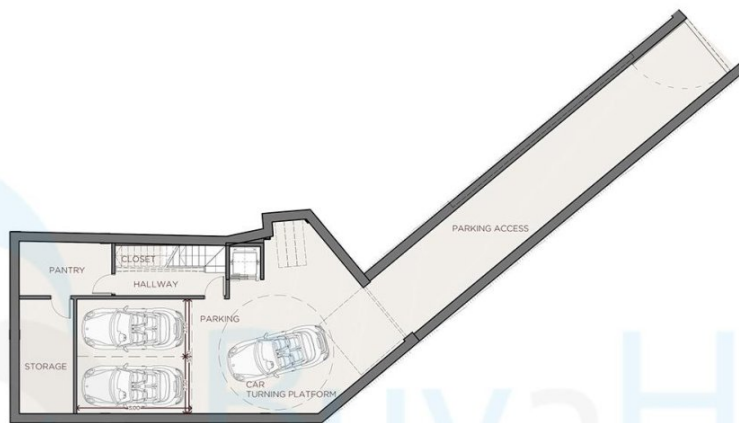

JONQUET
THE PARK RESIDENCES

VILLA XO

Deviations may occur

-VILLA XO-	
INDOOR USABLE FLOOR AREA	427.10
INDOOR GROSS FLOOR AREA	565.87
OUTDOOR GROSS FLOOR AREA	276.18
TOTAL GROSS FLOOR AREA	842.05

VILLA XO -USABLE FLOOR AREA-	
ROOM	SURFACE
BASEMENT FLOOR -1	
HALLWAY	5.74
CLOSET	1.89
PANTRY	9.37
STORAGE ROOM	11.74
PARKING	76.49
PARKING ACCESS	53.18

KITCHEN
WARDROBES
SMART CONTROL
SOLAR CONTROL GLASS
EXTERIOR SHUTTERS
PRIVATE FACILITIES
AC/HEATING

JONQUET
THE PARK RESIDENCES

VILLA XO

Deviations may occur